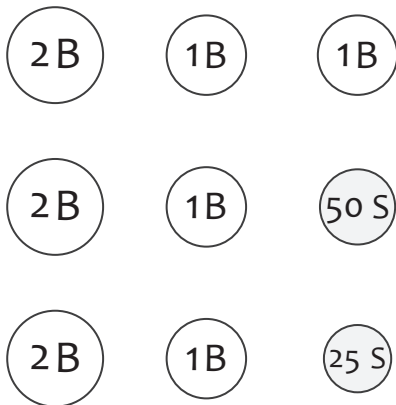

How much money ?

How much money is in each set ? Use decimals for satang.

₱ 90

How much money ?

How much money is in each set ? Use decimals for satang.

฿ 90

฿ 67.25

฿ 10.75