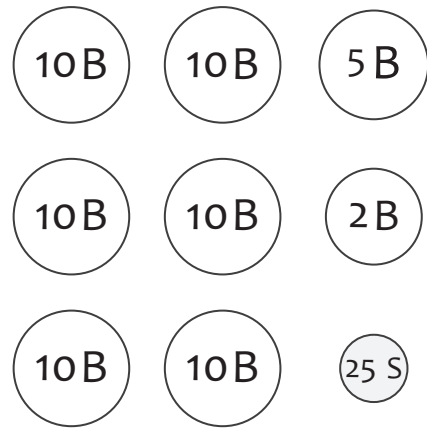

How much money ?

How much money is in each set ? Use decimals for satang.

₱ 90

How much money ?

How much money is in each set ? Use decimals for satang.

฿ 90

฿ 67.25

฿ 10.75