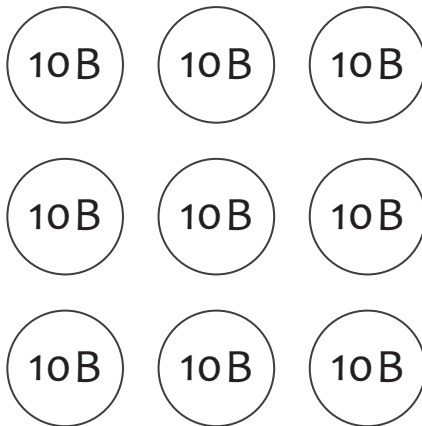

How much money ?

How much money is in each set ? Use decimals for satang.

₱ 90

How much money ?

How much money is in each set ? Use decimals for satang.

฿ 90

฿ 67.25

฿ 10.75