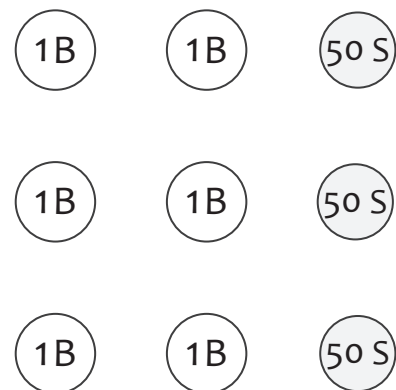

How much money ?

How much money is in each set ? Use decimals for satang.

₱ 90

How much money ?

How much money is in each set ? Use decimals for satang.

฿ 90

฿ 67.25

฿ 10.75