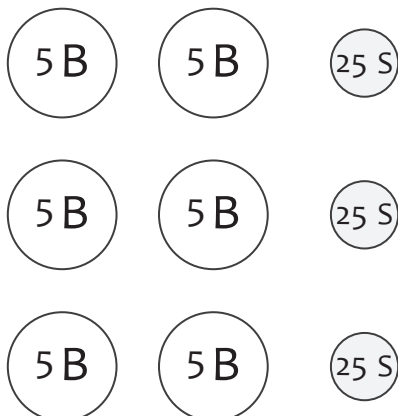

How much money ?

How much money is in each set ? Use decimals for satang.

₱ 90

How much money ?

How much money is in each set ? Use decimals for satang.

฿ 90

฿ 67.25

฿ 10.75