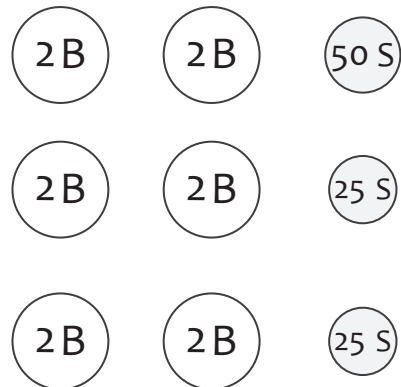

How much money ?

How much money is in each set ? Use decimals for satang.

₱ 90

How much money ?

How much money is in each set ? Use decimals for satang.

฿ 90

฿ 67.25

฿ 10.75