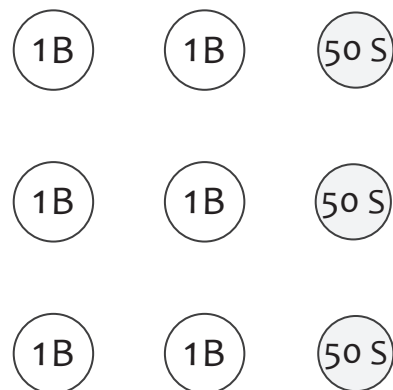

How much money ?

How much money is in each set ? Use decimals for satang.

฿ 90

฿ 67.25

฿ 10.75

฿ 13

฿ 30.75

฿ 7.50