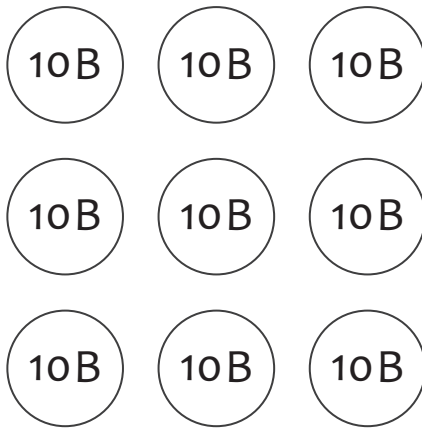

How much money ?

How much money is in each set ? Use decimals for satang.

₱ 90

How much money ?

How much money is in each set ? Use decimals for satang.

฿ 90

฿ 67.25

฿ 10.75