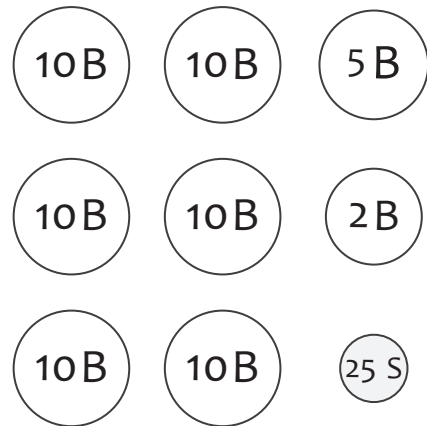

How much money ?

How much money is in each set ? Use decimals for satang.

₱ 90

How much money ?

How much money is in each set ? Use decimals for satang.

฿ 90

฿ 67.25

฿ 10.75