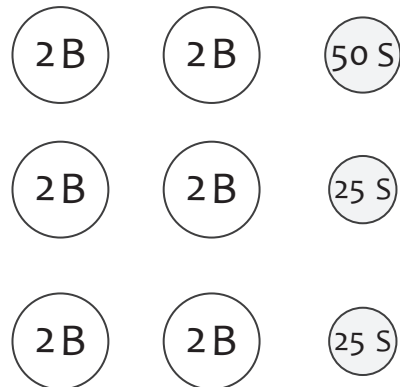

How much money ?

How much money is in each set ? Use decimals for satang.

₱ 90

How much money ?

How much money is in each set ? Use decimals for satang.

฿ 90

฿ 67.25

฿ 10.75